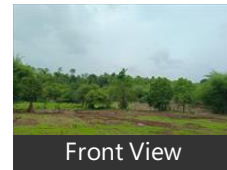

## Description

Just 10 mini from murbad bus stop Agriculture farm house plots Lake view project Area : 10764 sq ft ( 10 gunta ) 9 total farm house plots..  
Electric & water supply 24/7 security Street lights Project main enter gate Tree plantation Water dreep irrigation Immiadiate position Plots demarcation Price starting from rs 199 per sq.Ft Any more details...

## Pictures

Front View

Demarcation

Lake View

Main Entrance

Side View

\* Location may be approximate