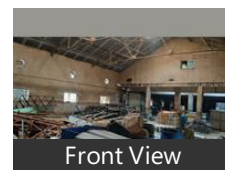

Industrial Building for rent in Talaja MIDC, Navi Mumbai

2 lakhs

★ Featured

Available Industrial Premises Rental Basic: At Talaja MIDC

Talaja, Talaja MIDC, Navi Mumbai - 410208 (Maharashtr...

- Area: 5000 SqFeet ▾
- Total Floors: One
- Furnished: Unfurnished
- Monthly Rent: 200,000
- Age Of Construction: Under Construction
- Available: Immediate/Ready to move
- Bathrooms: One
- Facing: East
- Lease Period: 1 Months
- Rate: 40 per SqFeet **+25%**

Description

Description of Property

Location of the Premises: At Talaja MIDC

Covered Area: 5,000 sq ft

Expected Rent: 2,00,000/-

Facilities Available: 40 HP Power, water, drainage

When you contact us, please mention that you saw this ad on Property Wala

When you call, please mention that you saw this ad on PropertyWala.

Location

* Location may be approximate

Landmarks

Nearby Localities

[Talaja](#), [Ghot](#), [Talaja Panchanand](#), [Road Pali Village](#), [Kharghar Sector-34A](#)

* All distances are approximate

Locality Reviews

Talaja MIDC, Navi Mumbai

Straight from Navade Phata bridge , MIDC road , right turn from united breweries (kingfisher) 1 km inside to Wananje.

Pros:

- Near to Kalamboli, Kamothe, within city limits

Posted: Sep 25, 2013 by Milind Shelke

Talaja MIDC, Navi Mumbai is rated 9 out of 10 based on 1 user reviews.

Disclaimer: The reviews are opinions of PropertyWala.com members, and not of PropertyWala.com.

Explore

[Similar Properties](#)

[Properties in Talaja MIDC, Navi Mumbai](#)

[Projects in Navi Mumbai](#)

More Information

Advertiser Details

Scan QR code to get the contact info on your mobile

[View all properties by Unique Associates](#)

Pictures

Front View

Report a problem with this listing

Is this property no longer available or has incorrect information?

[Report it!](#)