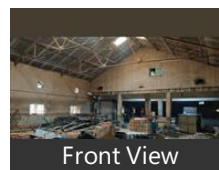

Industrial Building for rent in Talaja MIDC, Navi Mumbai

2 lakhs

★ Featured

Available Industrial Premises Rental Basic: At Talaja MIDC

Talaja, Talaja MIDC, Navi Mumbai - 410208 (Maharashtr...

- Area: 5000 SqFeet ▾
- Total Floors: One
- Furnished: Unfurnished
- Monthly Rent: 200,000
- Age Of Construction: Under Construction
- Available: Immediate/Ready to move
- Bathrooms: One
- Facing: East
- Lease Period: 1 Months
- Rate: 40 per SqFeet **+25%**

Description

Description of Property

Location of the Premises: At Talaja MIDC

Covered Area: 5,000 sq ft

Expected Rent: 2,00,000/-

Facilities Available: 40 HP Power, water, drainage

When you contact us, please mention that you saw this ad on Property Wala

When you call, please mention that you saw this ad on PropertyWala.

Location

* Location may be approximate

Landmarks

Nearby Localities

[Talaja](#), [Ghot](#), [Talaja Panchanand](#), [Road Pali Village](#), [Kharghar Sector-34A](#)

* All distances are approximate

Locality Reviews

Talaja MIDC, Navi Mumbai

Straight from Navade Phata bridge , MIDC road , right turn from united breweries (kingfisher) 1 km inside to Wananje.

Pros:

- Near to Kalamboli, Kamothe, within city limits

Posted: Sep 25, 2013 by Milind Shelke

Talaja MIDC, Navi Mumbai is rated 9 out of 10 based on 1 user reviews.

Disclaimer: The reviews are opinions of PropertyWala.com members, and not of PropertyWala.com.

Explore

[Similar Properties](#)

[Properties in Talaja MIDC, Navi Mumbai](#)

[Projects in Navi Mumbai](#)

More Information

Advertiser Details

Scan QR code to get the contact info on your mobile

[View all properties by Unique Associates](#)

Pictures

Report a problem with this listing

Is this property no longer available or has incorrect information?

[Report it!](#)