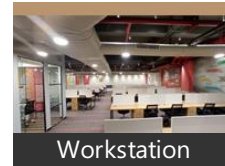

Workstation