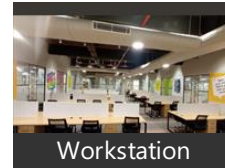

Office Space for rent in Yerawada, Pune

4.51 lakhs

Furnished Office Available For Lease In Prime Location Of Yerawada

Yerawada , Pune, Yerawada, Pune - 411018 (Maharashtra)

- Area: 5500 SqFeet ▾
- Bathrooms: Two
- Floor: Fifth
- Total Floors: Eleven
- Facing: East
- Furnished: Furnished
- Lease Period: 24 Months
- Monthly Rent: 451,000
- Rate: 82 per SqFeet +5%
- Age Of Construction: 4 Years
- Available: Immediate/Ready to move

Advertiser Details

Sandeep Rathore
Property Agent / Broker / Consultant

mob: 9907514400
tel:
mail:
www.propertywala.com/adcon-realty

Scan QR code to get the contact info on your mobile
[View all properties by Adcon Realty](#)

Description

"Your Vision , Our Expertise", Manage Your Work from our excellent office , Where Every Detail Reflects Excellence.

Experience Hassle free work at our Fully Furnished Commercial Office on Yerawada , Pune. With 5,500 sq. ft of space , it's got 75 Workstations , 4 Cabins , Reception , Conference Room , Meeting Room , Pantry , Server room , 4 Private Male and Female Washroom.

Our place is Well maintained, with Ample parking , Comfy sofas in the Reception , Fully Air conditioning and High speed internet.

Perfect for your business needs!

For more info, just click on Contact button!

Adcon Realty at Your Service, Call Now!

Please mention that you saw this ad on PropertyWala.com when you contact.

Features

General

- Power Back-up
- Centrally Air Conditioned
- Room AC
- Lifts
- High Speed Internet
- Wi-Fi

Lot

- Basement

Recreation

- Park

Security

- Security Guards
- Electronic Security
- Intercom Facility
- Fire Alarm

Exterior

- Reserved Parking
- Visitor Parking

Maintenance

- Maintenance Staff
- Water Supply / Storage
- RO System
- Water Softner
- Boring / Tube-well
- Waste Disposal

Pictures

Location