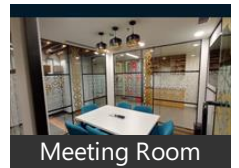

Workstation

Meeting Room