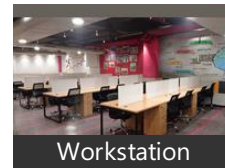

Workstation