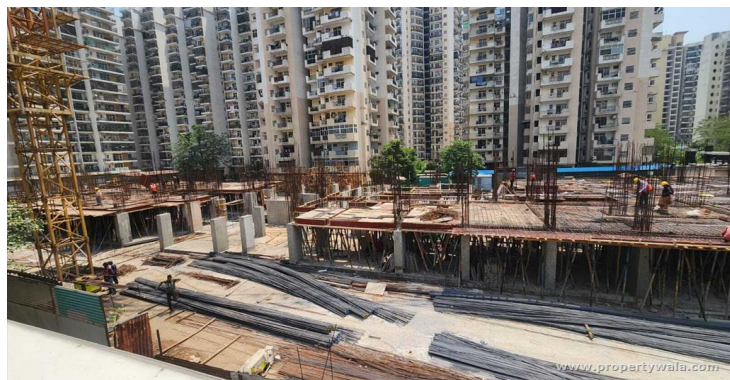

Panchsheel Wellington II - Crossing Republik, G.

live in a limited edition

Panchsheel Wellington II is located in Crossings Republik, Ghaziabad offers 2&3 BHK apartments. Spread over an area of 9.5 acres of land with lots of amenities.

- Project ID: J811923696
- Builder: Panchsheel Group
- Location: Panchsheel Wellington II, Crossing Republik, Ghaziabad (Uttar Pradesh)
- Completion Date: Aug, 2022
- Status: Completed

Description

Panchsheel Wellington II is located in Crossings Republik, Ghaziabad offers 2&3 BHK apartments with different size ranging from 1100-1530 sqft. Spread over an area of 9.5 acres of land with lots of amenities having 2 buildings with 224 units. The Project has World-class ambience, meticulous design and premium infrastructure and Well-connected with NH-24 (14 lane proposed) and Gr.Noida West. it offers you a posh living that matches your standard.