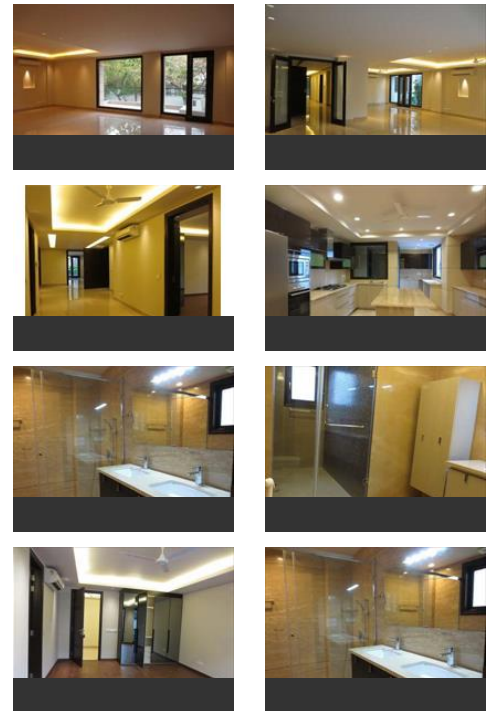

Location

Pictures