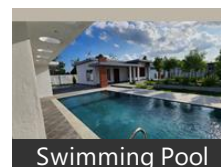

Pictures

Explore

[Similar Properties](#)

[Properties in Poothurai, Pondicherry](#)

[Projects in Pondicherry](#)

[Brokers in Pondicherry](#)

More Information

Report a problem with this listing

Is this property no longer available or has incorrect information?

[Report it!](#)