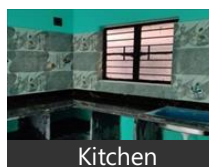

2 Bedroom Apartment / Flat for rent in Belegkata, Kolkata

12,000

2 Bhk Flat Rent In Belegkata

Belegkata, Kolkata, Belegkata, Kolkata - 700010 (West B..

- Area: 684 SqFeet ▾
- Bedrooms: Two
- Bathrooms: One
- Floor: Second
- Total Floors: Four
- Facing: South West
- Furnished: Unfurnished
- Lease Period: 11 Months
- Monthly Rent: 12,000
- Rate: 18 per SqFeet +5%
- Age Of Construction: 2 Years
- Available: Immediate/Ready to move

Advertiser Details

Akash Property
Sudipta saha

Salt Lake City, Kolkata
mob: 9163448940
tel:
mail:
www.propertywala.com/akash-property

Scan QR code to get the contact info on your mobile

[View all properties by Akash Property](#)

Description

A Unfurnished 2 bhk flat is available for rent.. Rs.12000 per month..

The prime location in belegkata, Kolkata..

It is a 2 bhk apartment in a 684 square feet area with 2 bathroom..

The property is located on the 2nd floor of a 4 storied building..

This flat is available for rent in a prime location at a reputed builder..

When you call, don't forget to mention that you saw this ad on PropertyWala.com.

Features

Interior

- Marble Flooring
- Feng Shui / Vaastu Compliant

Maintenance

- Maintenance Staff
- Water Supply / Storage
- Waste Disposal

Location

* Location may be approximate

Landmarks

Hospitals & Clinics