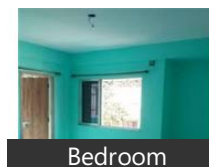

2 Bedroom Apartment / Flat for rent in Belegkata, Kolkata

12,000

2 Bhk Flat Rent In Belegkata

Belegkata, Kolkata, Belegkata, Kolkata - 700010 (West B..

- Area: 684 SqFeet ▾
- Bedrooms: Two
- Bathrooms: One
- Floor: Second
- Total Floors: Four
- Facing: South West
- Furnished: Unfurnished
- Lease Period: 11 Months
- Monthly Rent: 12,000
- Rate: 18 per SqFeet +5%
- Age Of Construction: 2 Years
- Available: Immediate/Ready to move

Advertiser Details

Akash Property
Sudipta saha

Salt Lake City, Kolkata
mob: 9163448940
tel:
mail:
www.propertywala.com/akash-property

Scan QR code to get the contact info on your mobile

[View all properties by Akash Property](#)

Description

A Unfurnished 2 bhk flat is available for rent.. Rs.12000 per month..

The prime location in belegkata, Kolkata..

It is a 2 bhk apartment in a 684 square feet area with 2 bathroom..

The property is located on the 2nd floor of a 4 storied building..

This flat is available for rent in a prime location at a reputed builder..

When you call, don't forget to mention that you saw this ad on PropertyWala.com.

Features

Interior

- Marble Flooring
- Feng Shui / Vaastu Compliant

Maintenance

- Maintenance Staff
- Water Supply / Storage
- Waste Disposal

Location

* Location may be approximate

Landmarks

Hospitals & Clinics