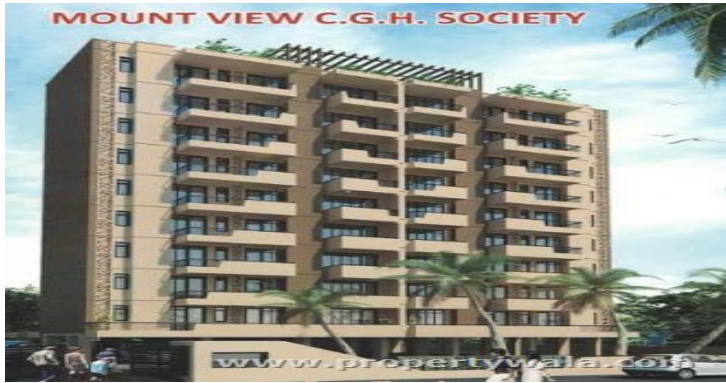

CGHS Mount View - Sector 45, Faridabad

Serene environment

CGHS Mount View is a residential project by CGHS Group which offers 4 Bhk apartments available at Sector 45, Faridabad

- Project ID: J419481190
- Builder: CGHS Group
- Location: CGHS Mount View, Sector 45, Faridabad - 121003 (Haryana)
- Completion Date: May, 2020
- Status: Started

Description

CGHS Mount View is a residential project by CGHS Group located at Sector 45, Faridabad. This is an ultimate reflection of the urban chic homes which offers 4 Bhk apartments ranging between 2600 sq.ft. which is spread over the total area of 8 acre of land. Luxurious lifestyle along with modern amenities which provides spacious homes each being an epitome of elegance and simplicity.