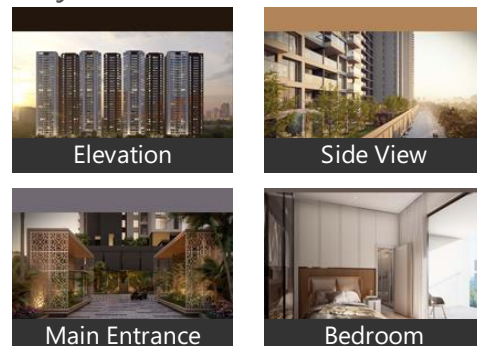

Project Pictures