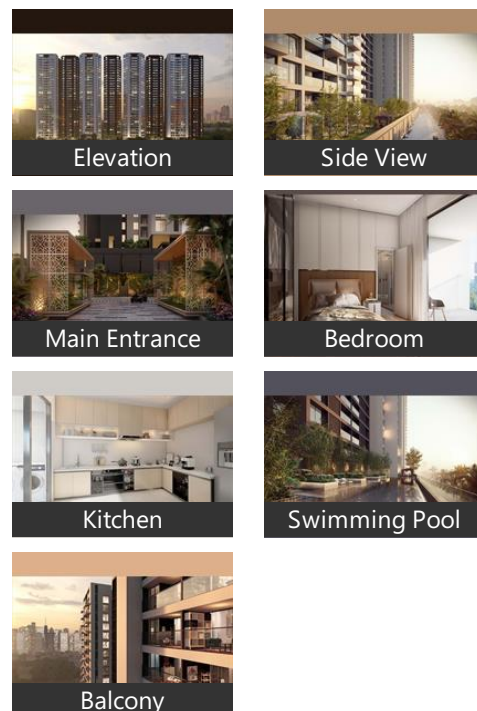

Description

Kunal The Canary is located in Balewadi, Pune offers 2 BHK apartments with different sizes ranging from 77 sq meters. The project is spread over an area of 7 acres of land with 60% open spaces. The project has 8 buildings with 30 floors and it has 960 units with 30+ world-class amenities. The well-connected location where everything is just around the corner, is Westside- Baner, Pune 1.7 km.

Recreation

- Swimming Pool
- Park
- Fitness Centre / GYM

Pictures

Floor Plans

Project Pictures

- Club / Community Center

Maintenance

- Maintenance Staff
- Water Supply / Storage
- Water Softner
- Rain Water Harvesting
- Waste Disposal