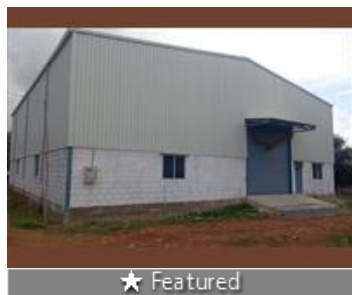

Warehouse / Godown for rent in Agrahara Badavane, Bangalore

1.2 lakh

Warehouse / Godown For Rent In Rampura Kada Agrahara

Rampura Kada Agrahara, Agrahara Badavane, Bangalore..

- Area: 6000 SqFeet ▾
- Floor: Ground
- Facing: East
- Lease Period: 11 Months
- Rate: 20 per SqFeet
- Age Of Construction: 1 Years
- Available: Immediate/Ready to move
- Bathrooms: One
- Total Floors: One
- Furnished: Unfurnished
- Monthly Rent: 120,000

Description

Clear Height: 20 .Ft

- Floor Area: 6000 Sq. Ft
- Flooring: VDF with Steel and M20 Concrete
- Floor Load: 4 ~ 5 Tons/sqm
- Type of Structure: PEB Steel Structure
- Power: 20 HP
- Docking: 1.2m above ground level, set back on docking side with canopy.
- Sky Lighting: 5% of roof area.
- Layout: 60% ground coverage with sufficient all-around setbacks and parking facilities.

ADVANTAGE

- Security room.
- Close proximity to Central Bangalore, International airport Cargo Road, Outer Ring Road, National Highways (NH-4, NH-7), Old Madras Road and Inland Container Depot (ICD).
- Industry Standards followed for Grade A warehouse space, Forklifts can be used within the warehouse.
- Toilets and labour quarters.
- Clear title with Single ownership.